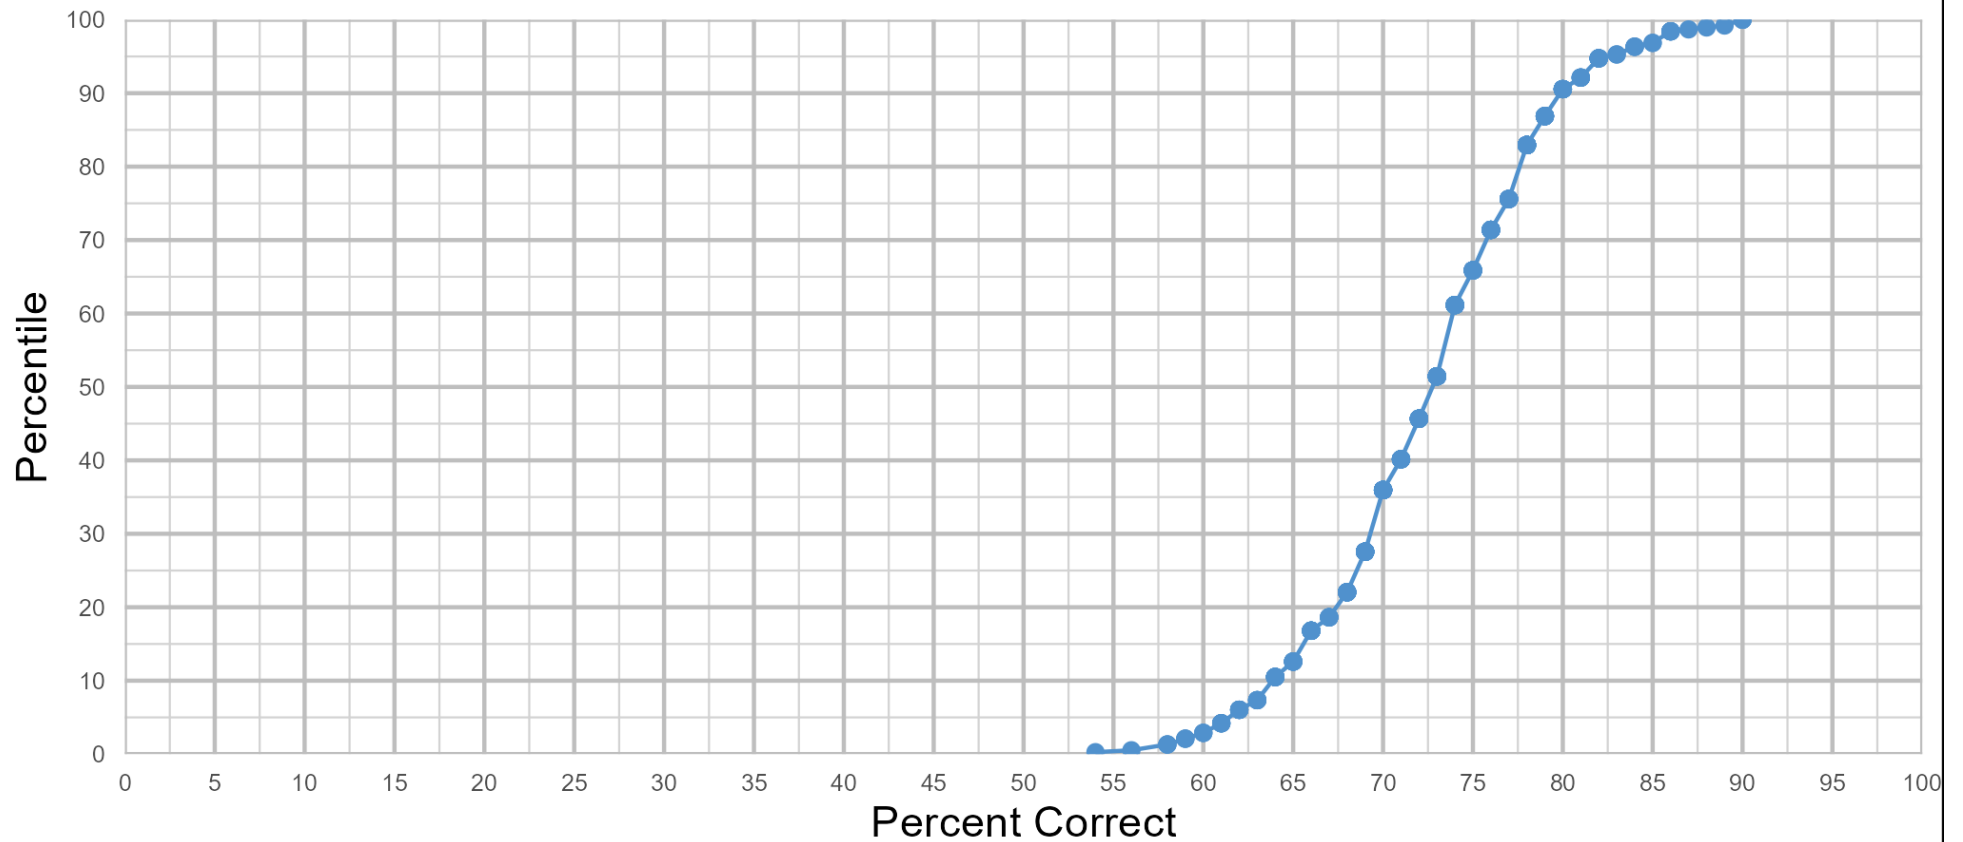

APCCMPD 2024
Critical Care In-Service Examination
Year 3 Fellows (n = 381)