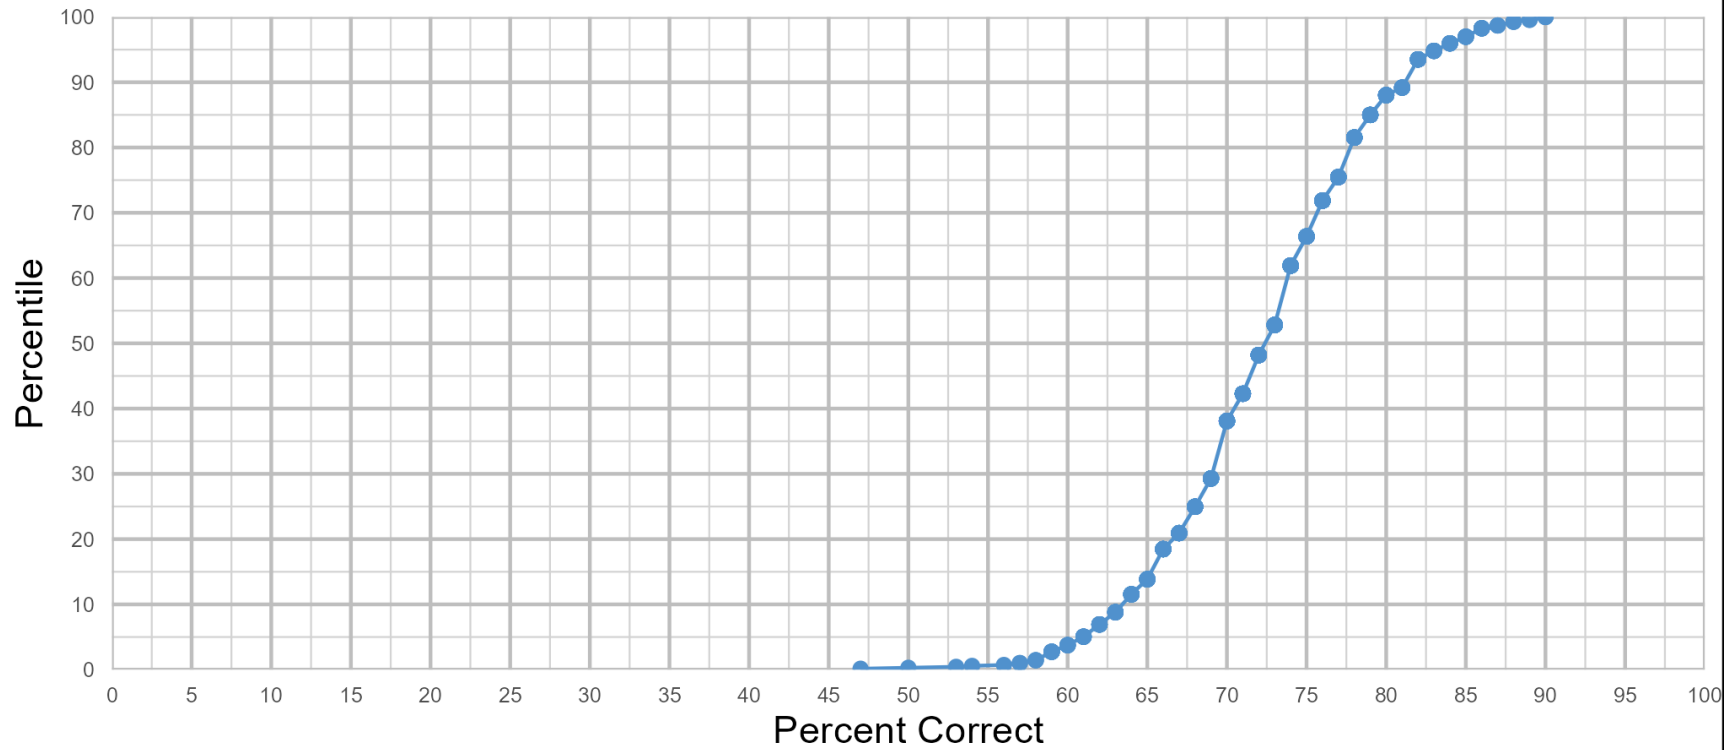

APCCMPD 2024
Critical Care In-Service Examination
Combined Fellows (n = 693)

APCCMPD 2024 Critical Care In-Service Examination Comparison of Groups

APCCMPD 2024
Critical Care In-Service Examination
Year 1 Fellows (n = 164)