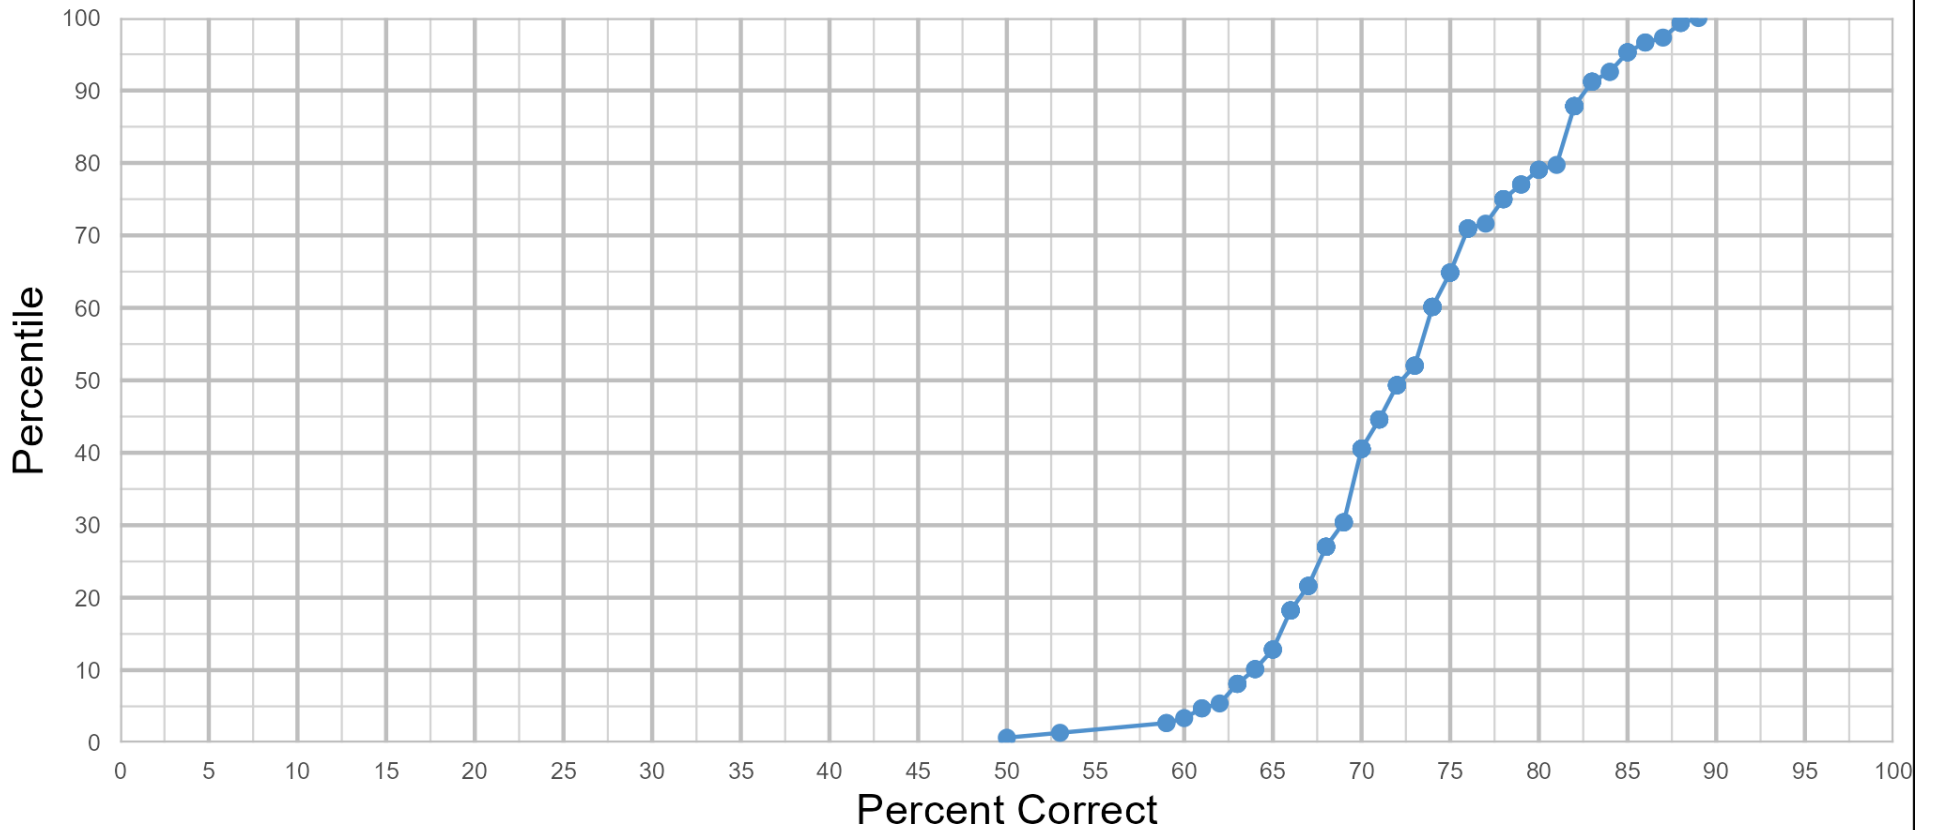

APCCMPD 2024
Critical Care In-Service Examination
Combined Fellows (n = 693)

APCCMPD 2024 Critical Care In-Service Examination Comparison of Groups

APCCMPD 2024
Critical Care In-Service Examination
Year 1 Fellows (n = 164)

APCCMPD 2024
Critical Care In-Service Examination
Year 2 Fellows (n = 148)

APCCMPD 2024
Critical Care In-Service Examination
Year 3 Fellows (n = 381)

APCCMPD 2024
Critical Care Medicine
Incoming Fellows (n = 135)