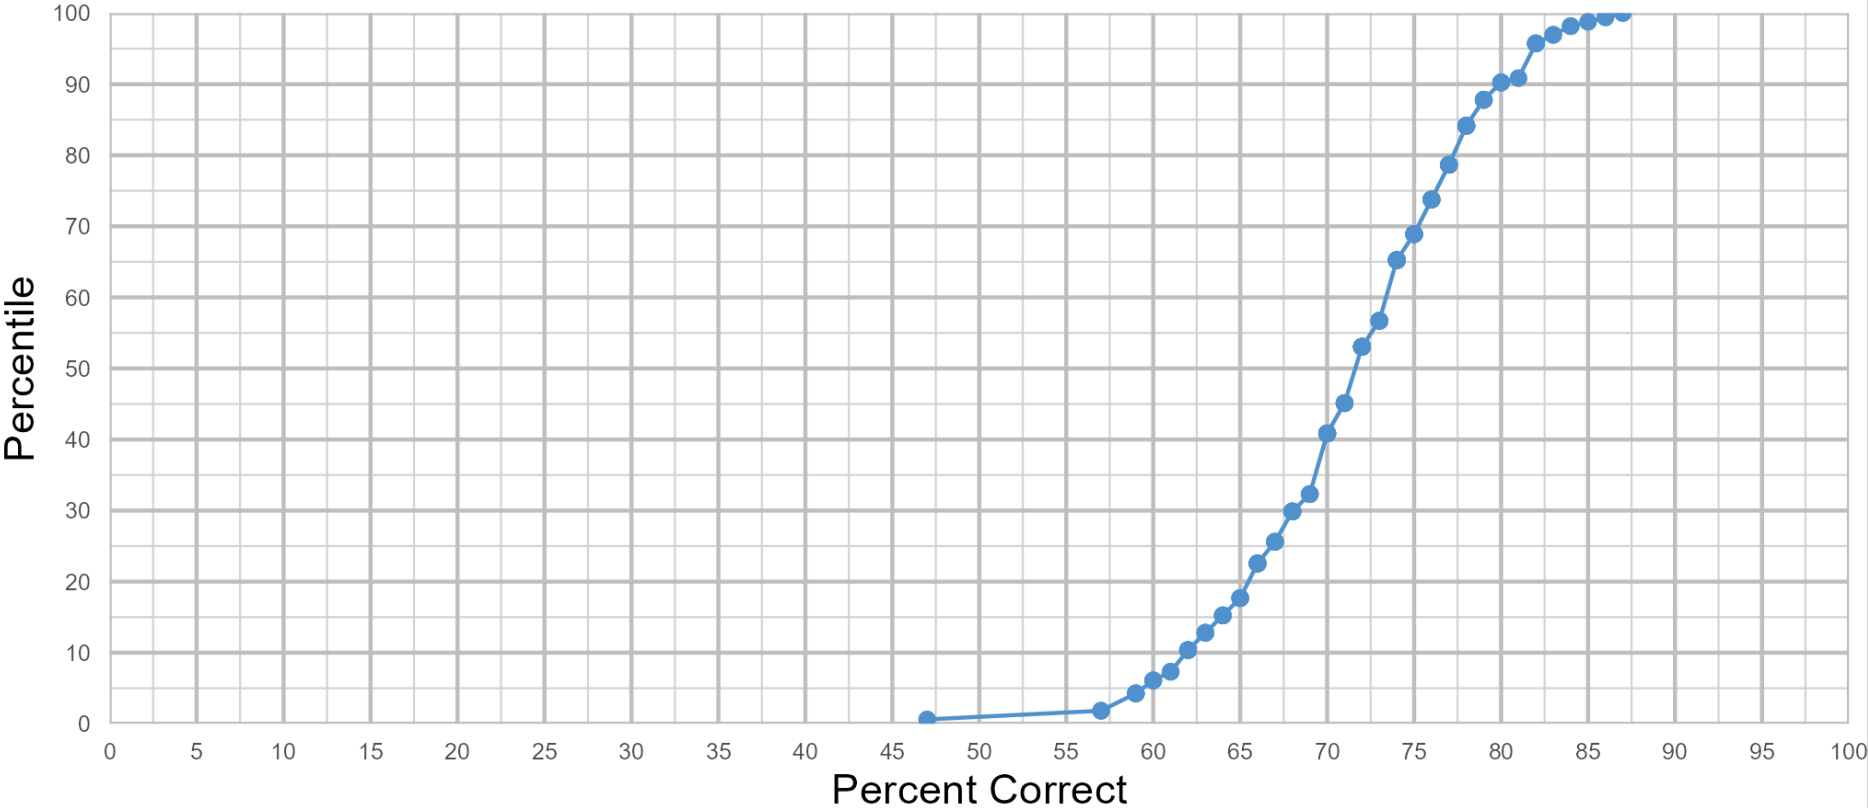

APCCMPD 2024
Critical Care In-Service Examination
Combined Fellows (n = 693)

APCCMPD 2024 Critical Care In-Service Examination Comparison of Groups

APCCMPD 2024
Critical Care In-Service Examination
Year 1 Fellows (n = 164)

APCCMPD 2024
Critical Care In-Service Examination
Year 2 Fellows (n = 148)

APCCMPD 2024
Critical Care In-Service Examination
Year 3 Fellows (n = 381)

APCCMPD 2024
Critical Care Medicine
Incoming Fellows (n = 135)