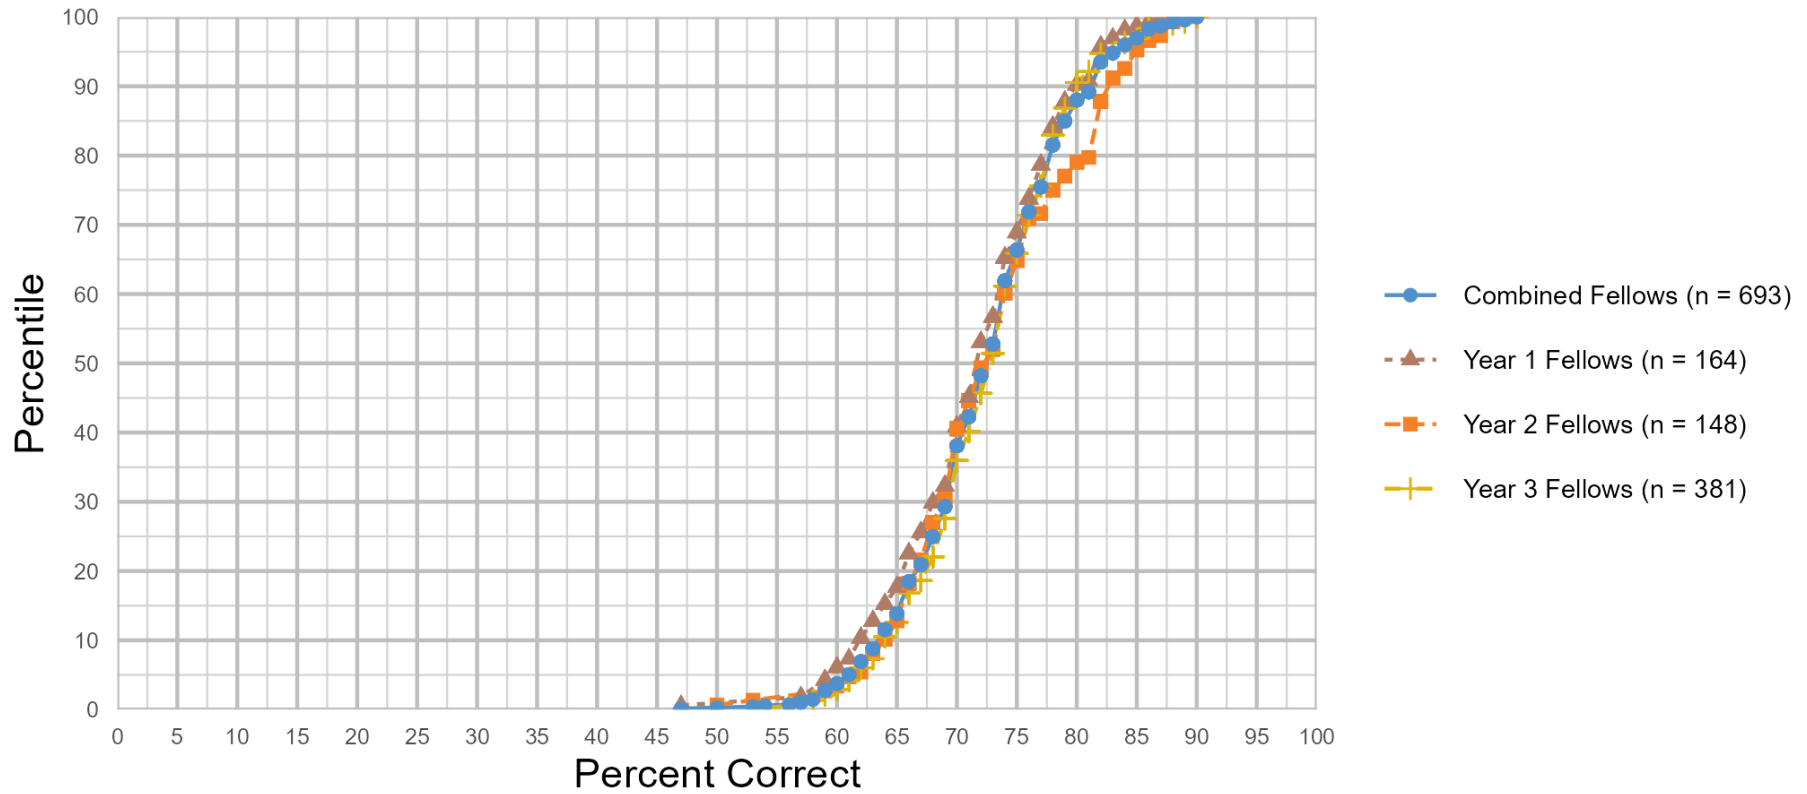

APCCMPD 2024
Critical Care In-Service Examination
Combined Fellows (n = 693)

APCCMPD 2024 Critical Care In-Service Examination Comparison of Groups

APCCMPD 2024
Critical Care In-Service Examination
Year 1 Fellows (n = 164)

APCCMPD 2024
Critical Care In-Service Examination
Year 2 Fellows (n = 148)

APCCMPD 2024
Critical Care In-Service Examination
Year 3 Fellows (n = 381)

APCCMPD 2024
Critical Care Medicine
Incoming Fellows (n = 135)