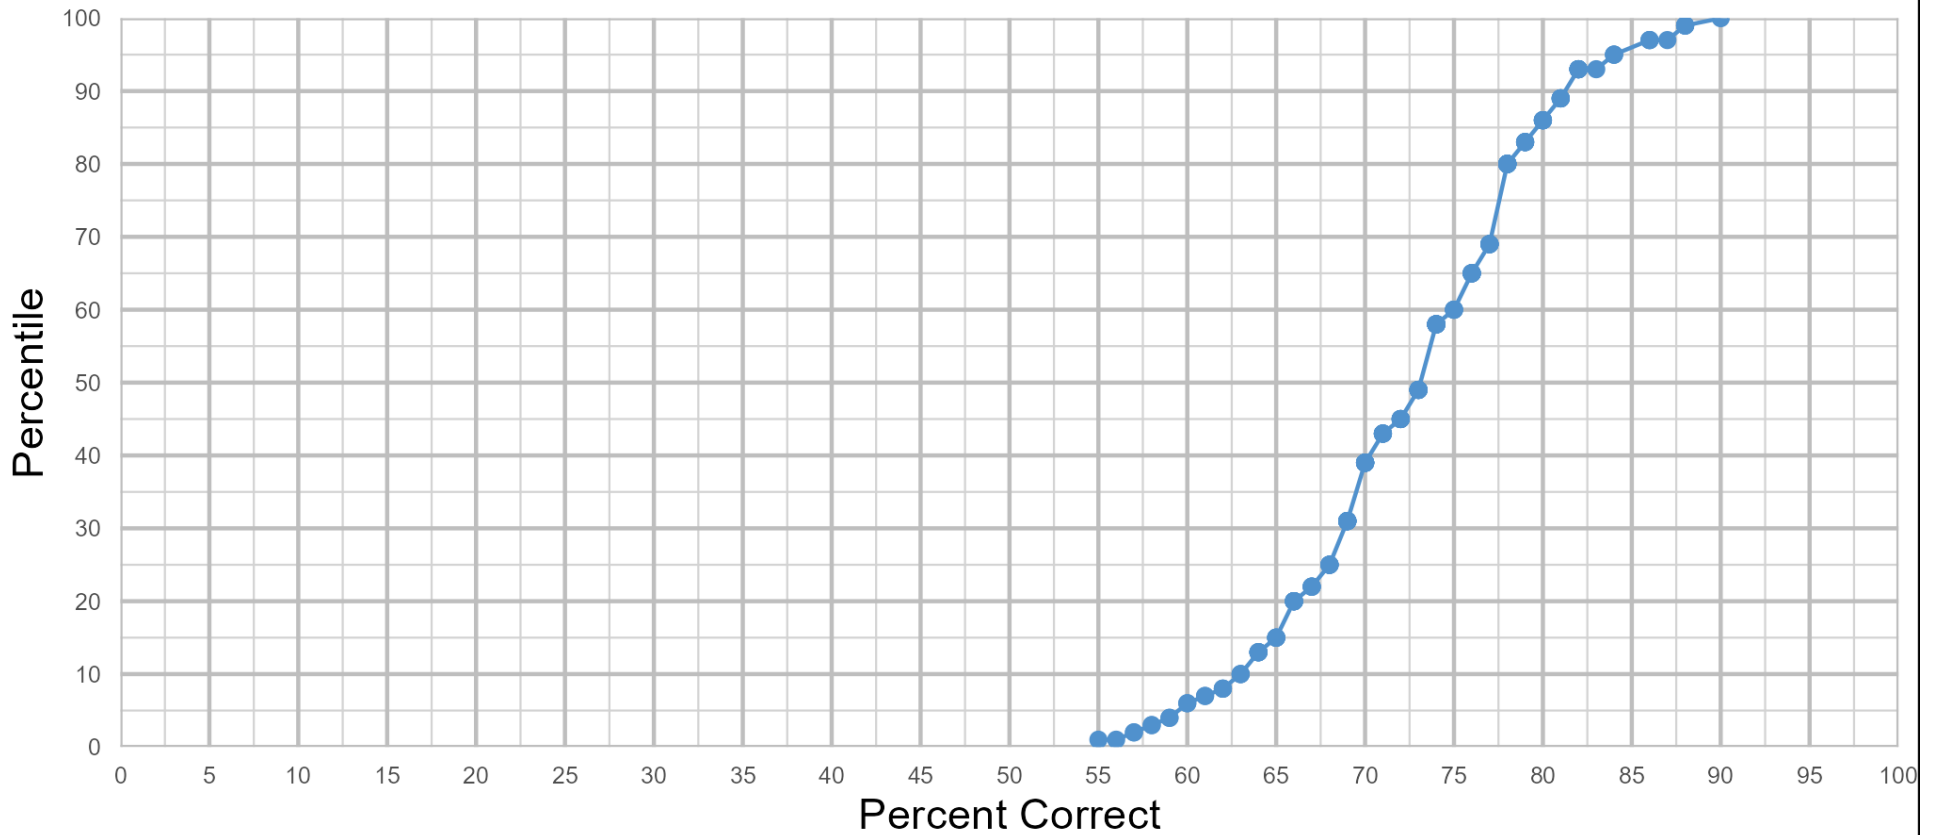

APCCMPD 2023 Critical Care In-Service Examination Combined Fellows (n = 776)

APCCMPD 2023 Critical Care In-Service Examination Comparison of Groups

APCCMPD 2023 Critical Care In-Service Examination Incoming Fellows (n = 103)

APCCMPD 2023
Critical Care In-Service Examination
Year 1 Fellows (n = 181)

APCCMPD 2023
Critical Care In-Service Examination
Year 2 Fellows (n = 131)

APCCMPD 2023
Critical Care In-Service Examination
Year 3 Fellows (n = 361)