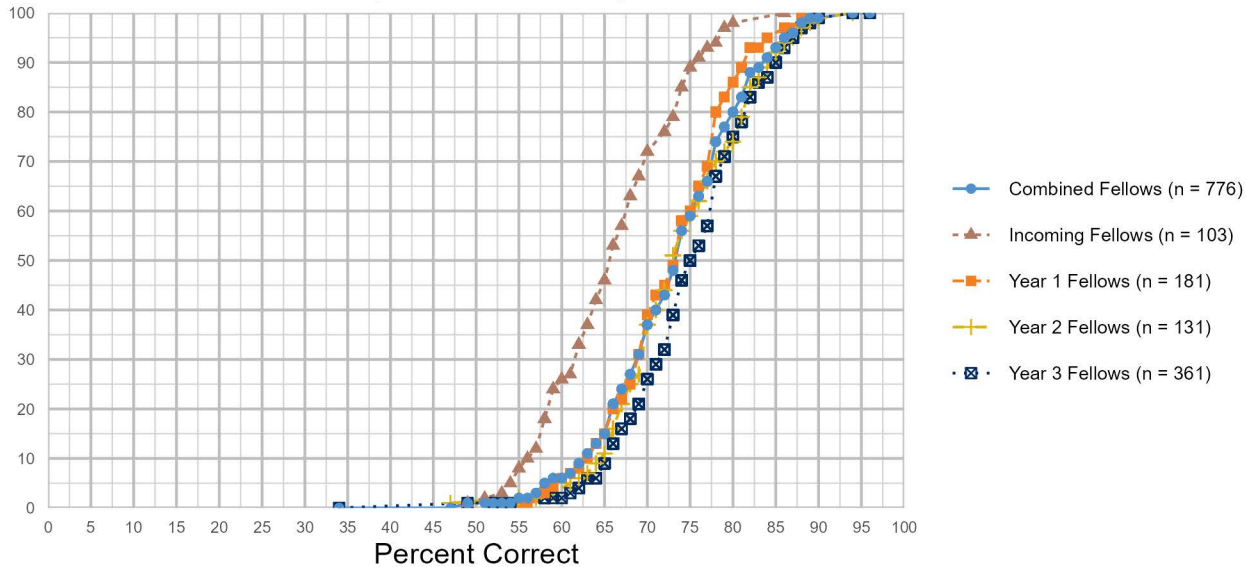

APCCMPD 2023 Critical Care In-Service Examination Combined Fellows (n = 776)

APCCMPD 2023 Critical Care In-Service Examination Comparison of Groups

APCCMPD 2023 Critical Care In-Service Examination Incoming Fellows (n = 103)

APCCMPD 2023
Critical Care In-Service Examination
Year 1 Fellows (n = 181)

APCCMPD 2023
Critical Care In-Service Examination
Year 2 Fellows (n = 131)

APCCMPD 2023
Critical Care In-Service Examination
Year 3 Fellows (n = 361)